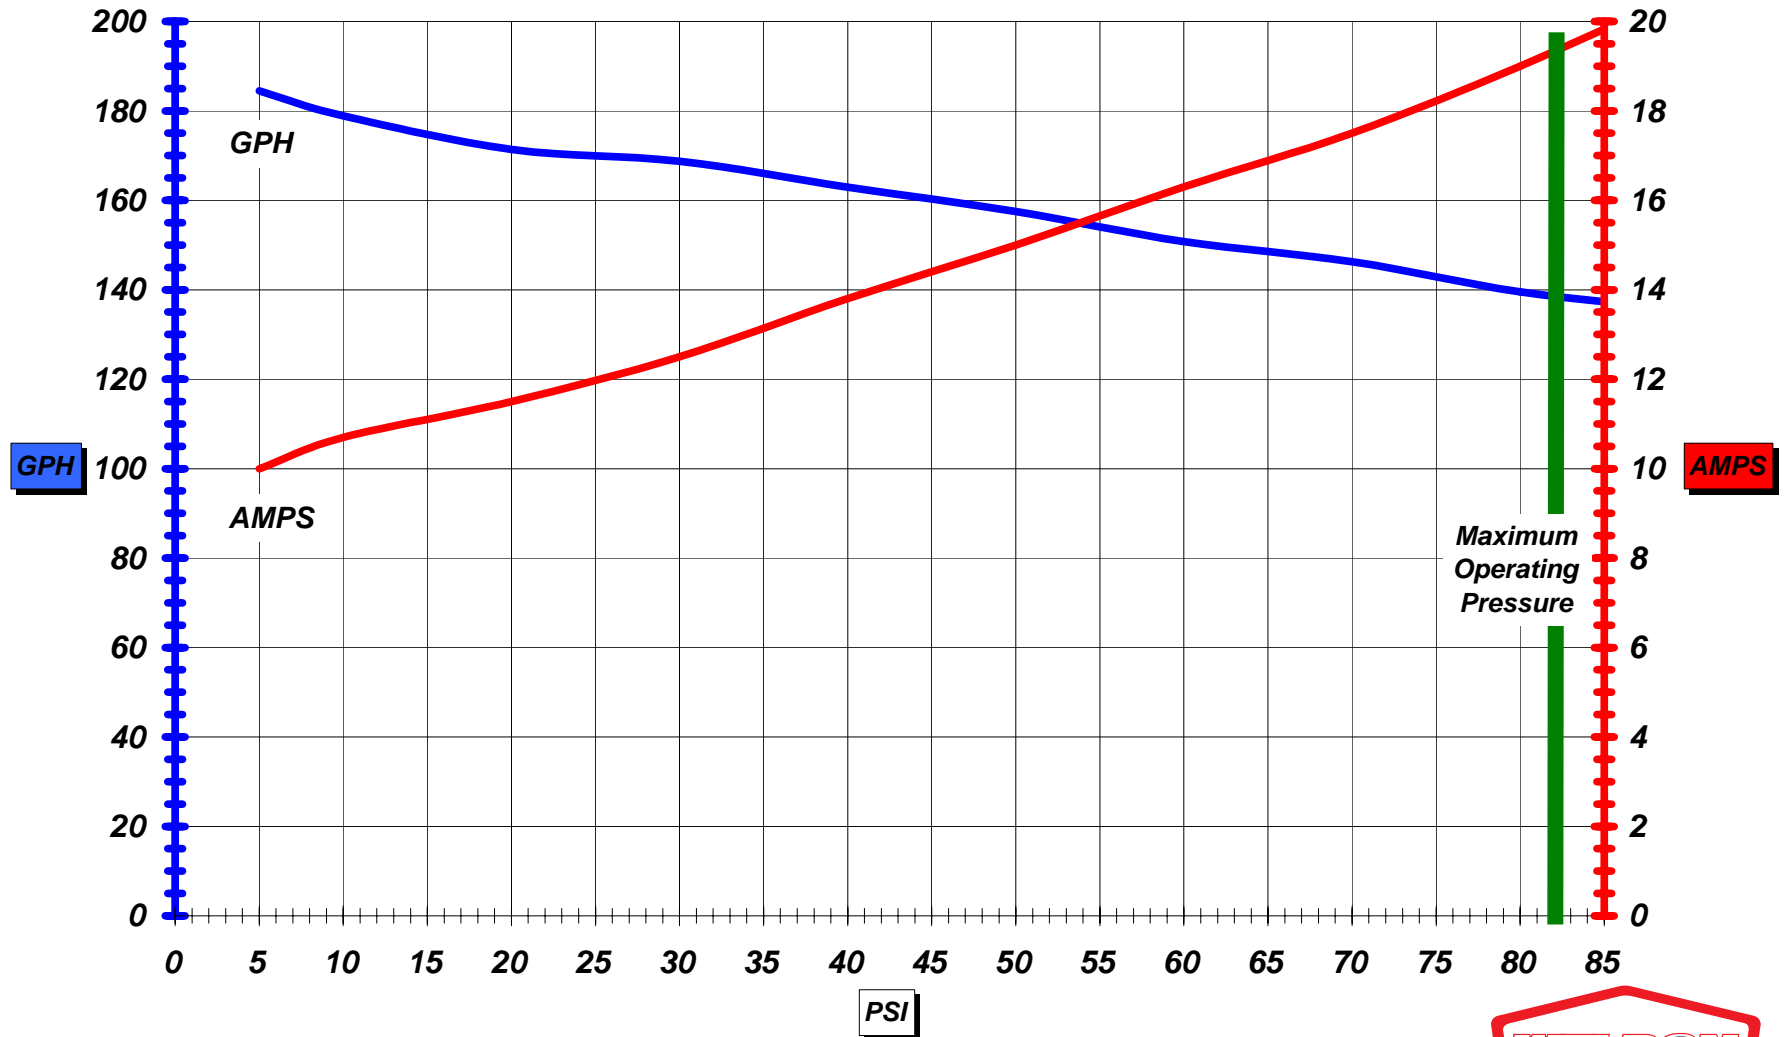

2025 Series @ 14 VDC ON GASOLINE

Each Weldon Pump is shipped with a unique serial number and performance